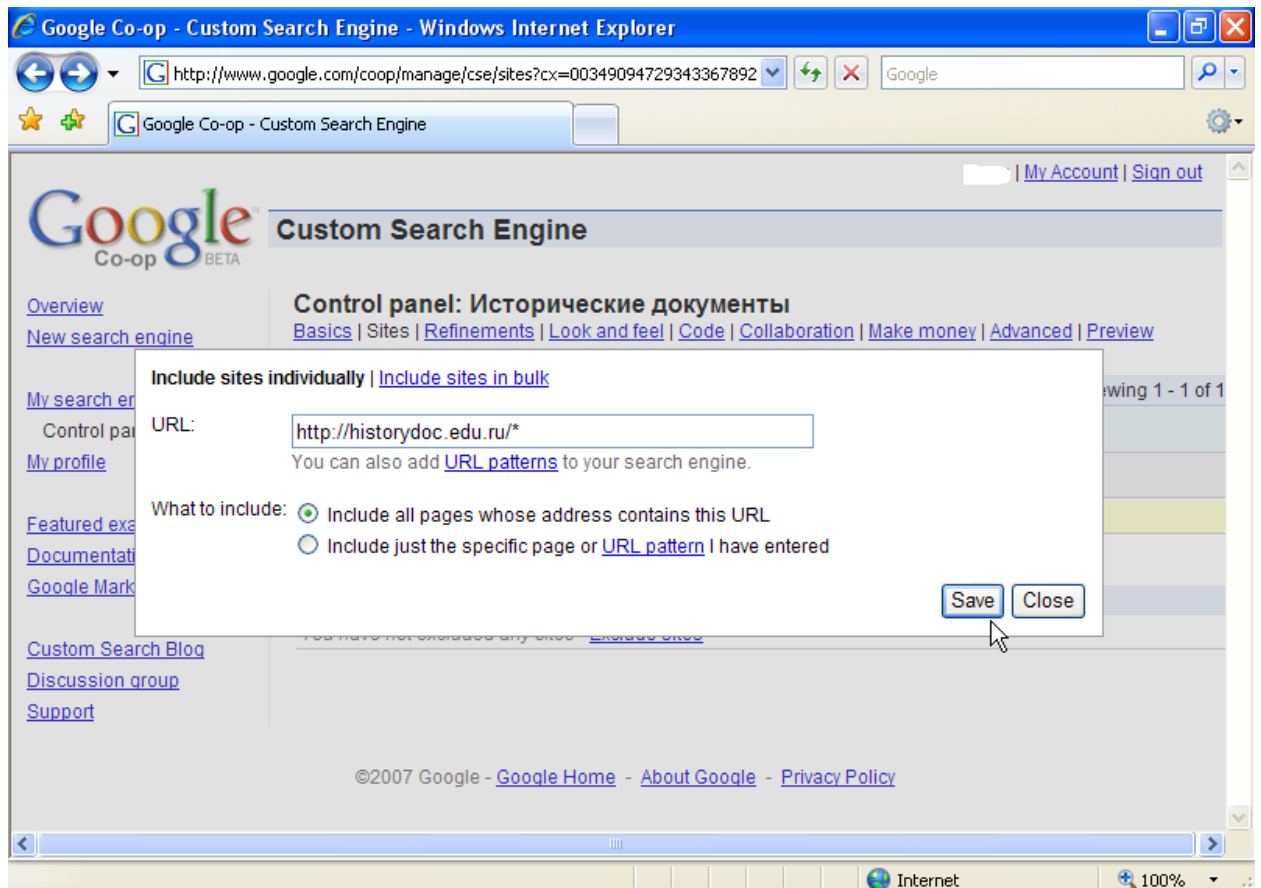

12. Можно добавить сайты, которые следует включить в поиск: