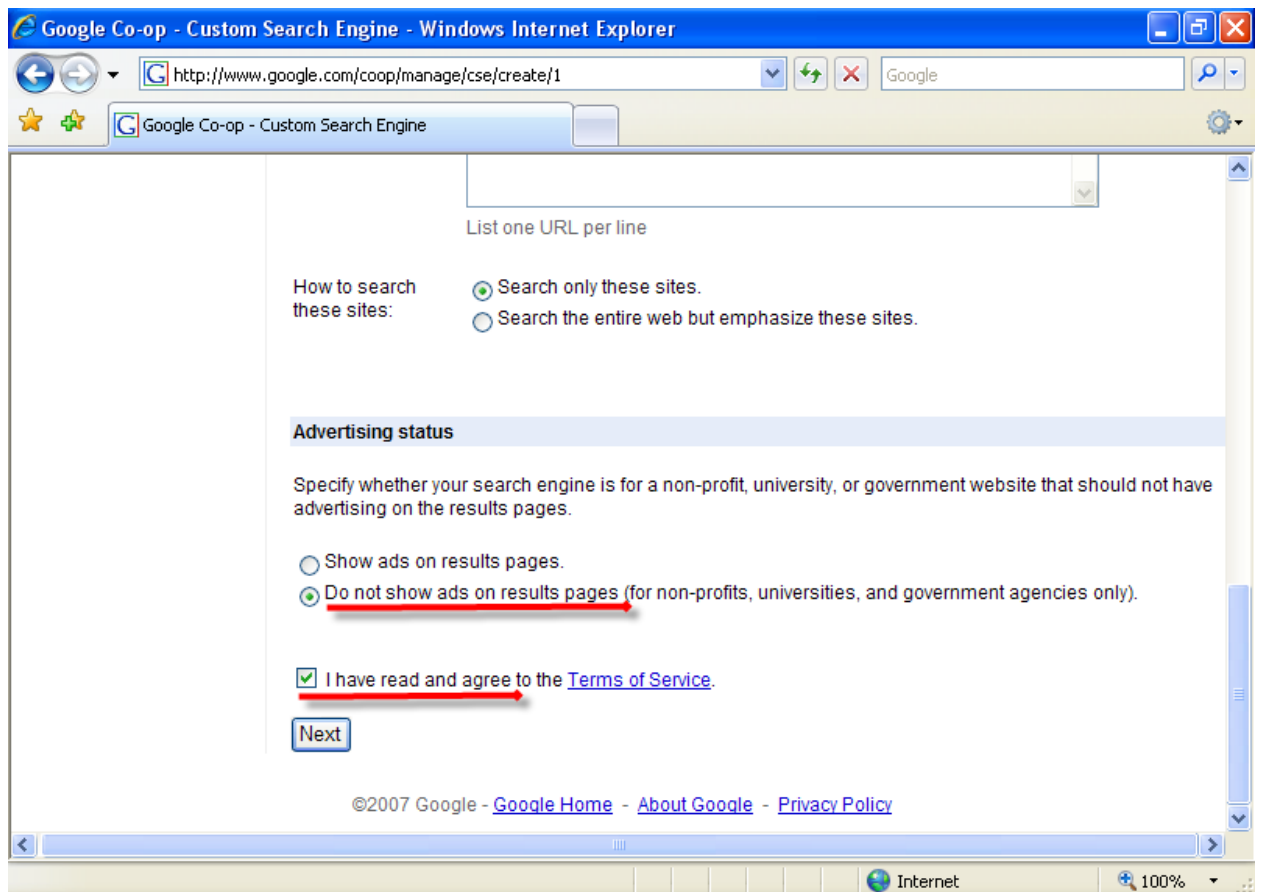

Google Co-op - Custom Search Engine

Search engine language:

Sites to search

Specify a list of websites to search, or just your own site. You can add more sites later in your search engine's control panel or while you surf the web with the [Google Marker](#). [Learn more](#) on how to specify sites.

Sites to search:
List one URL per line

How to search these sites:
 Search only these sites.
 Search the entire web but emphasize these sites.

5. Выключите рекламу и согласитесь с [условиями услуги CSE](#):