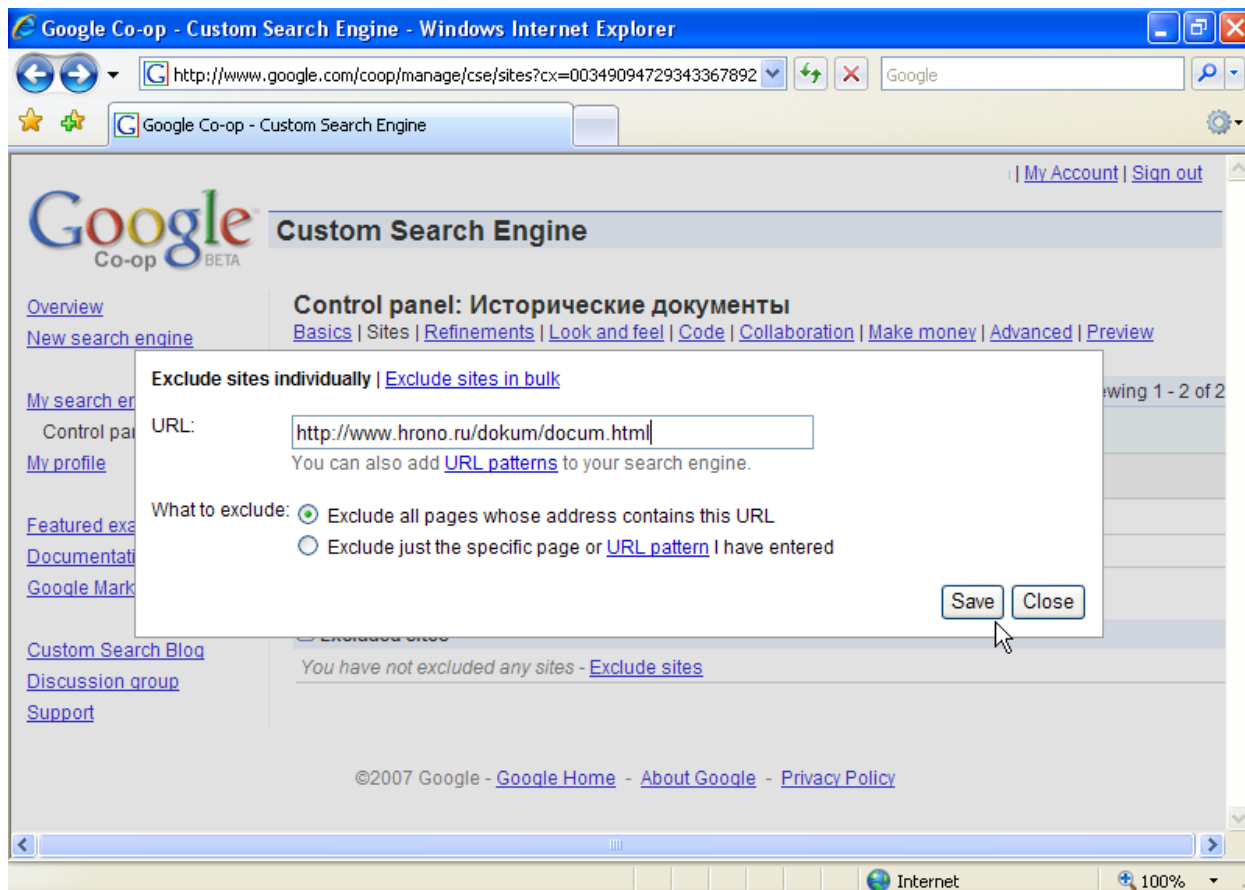

13. Можно указать сайты, которые следует исключить из поиска: